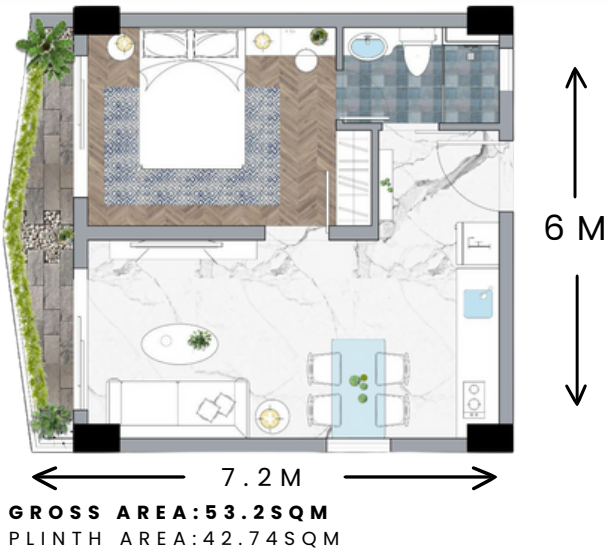

Astra Bay

ATTAINABLE HOMES, BOUNDLESS DREAMS

AWAITS YOU!

STUDIO & 1 BEDROOMS

LOWER KABETE
RD, KABETE

ADEQUATE
FACILITIES

SPACIOUS
LAYOUTS

FLEXIBLE
PAYMENT PLAN

FOR MORE INFORMATION: 0117000888, 0117222888

WIMAXHOMES.COM

1 BEDROOM LAYOUT 1

1 BEDROOM LAYOUT 2

AMENITIES

- | | | | | | | |
|--|---|--|---|---|---|---|
| 
Backup Generator | 
GYM | 
24hr CCTV | 
Borehole Water | 
High Speed Lifts | 
Internet Cable | 
Outdoor Refreshing Area |
| 
Indoor Activity | 
Gaming Room | 
Green Area | 
Social Corridor | 
Tracking Range | 
Access Control System | 
Convenience Store |