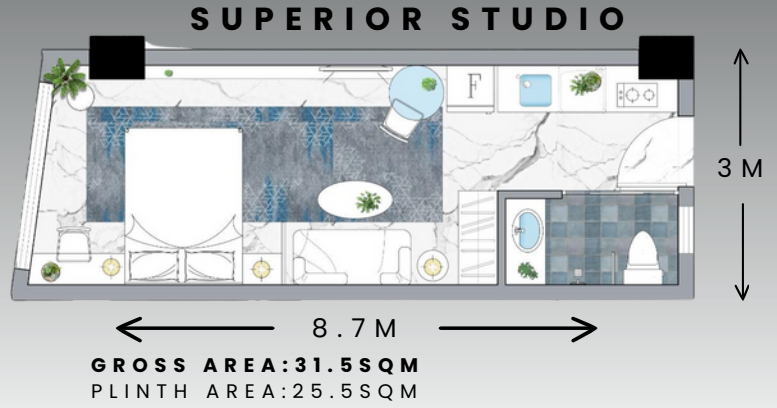

Astra Bay

ATTAINABLE HOMES, BOUNDLESS DREAMS

AWAITS YOU!

STUDIO & 1 BEDROOMS

LOWER KABETE
RD, KABETE

ADEQUATE
FACILITIES

SPACIOUS
LAYOUTS

FLEXIBLE
PAYMENT PLAN

FOR MORE INFORMATION: 0117000888, 0117222888

WIMAXHOMES.COM

1 BEDROOM LAYOUT 1

1 BEDROOM LAYOUT 2

AMENITIES

- | | | | | | | |
|--|---|--|---|---|---|---|
| 
Backup Generator | 
GYM | 
24hr CCTV | 
Borehole Water | 
High Speed Lifts | 
Internet Cable | 
Outdoor Refreshing Area |
| 
Indoor Activity | 
Gaming Room | 
Green Area | 
Social Corridor | 
Tracking Range | 
Access Control System | 
Convenience Store |