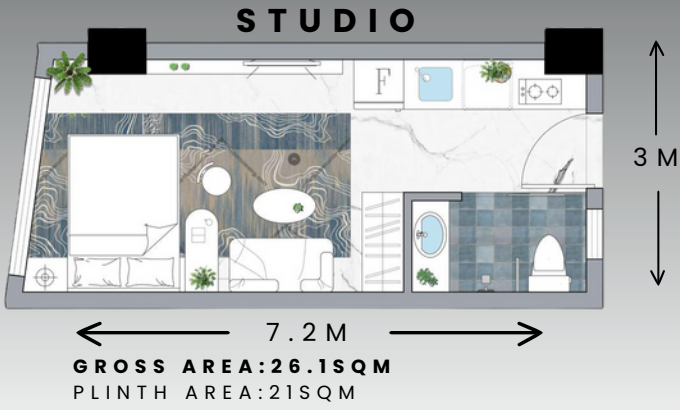

Astra Bay

ATTAINABLE HOMES, BOUNDLESS DREAMS

AWAITS YOU!

STUDIO & 1 BEDROOMS

LOWER KABETE
RD, KABETE

ADEQUATE
FACILITIES

SPACIOUS
LAYOUTS

FLEXIBLE
PAYMENT PLAN

FOR MORE INFORMATION: 0117000888, 0117222888

WIMAXHOMES.COM

1 BEDROOM LAYOUT 1

1 BEDROOM LAYOUT 2

AMENITIES

- | | | | | | | |
|--|---|--|---|---|---|---|
| 
Backup Generator | 
GYM | 
24hr CCTV | 
Borehole Water | 
High Speed Lifts | 
Internet Cable | 
Outdoor Refreshing Area |
| 
Indoor Activity | 
Gaming Room | 
Green Area | 
Social Corridor | 
Tracking Range | 
Access Control System | 
Convenience Store |