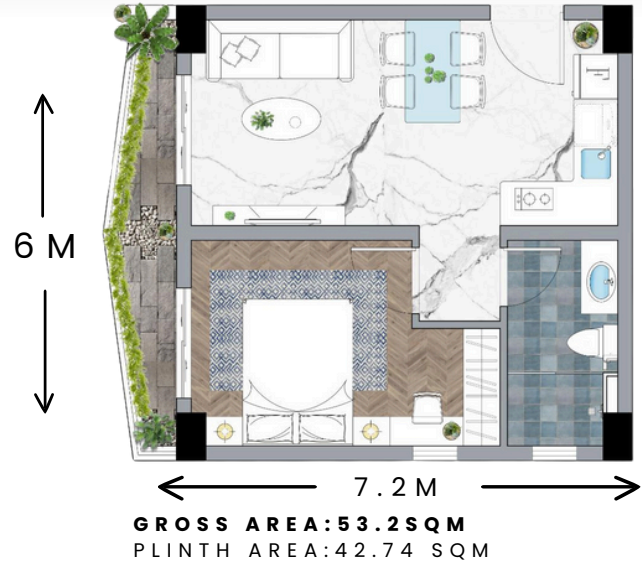

Astra Bay

ATTAINABLE HOMES, BOUNDLESS DREAMS

AWAITS YOU!

STUDIO & 1 BEDROOMS

LOWER KABETE
RD, KABETE

ADEQUATE
FACILITIES

SPACIOUS
LAYOUTS

FLEXIBLE
PAYMENT PLAN

FOR MORE INFORMATION: 0117000888, 0117222888

WIMAXHOMES.COM

1 BEDROOM LAYOUT 1

1 BEDROOM LAYOUT 2

AMENITIES

- | | | | | | | |
|--|---|--|---|---|---|---|
| 
Backup Generator | 
GYM | 
24hr CCTV | 
Borehole Water | 
High Speed Lifts | 
Internet Cable | 
Outdoor Refreshing Area |
| 
Indoor Activity | 
Gaming Room | 
Green Area | 
Social Corridor | 
Tracking Range | 
Access Control System | 
Convenience Store |